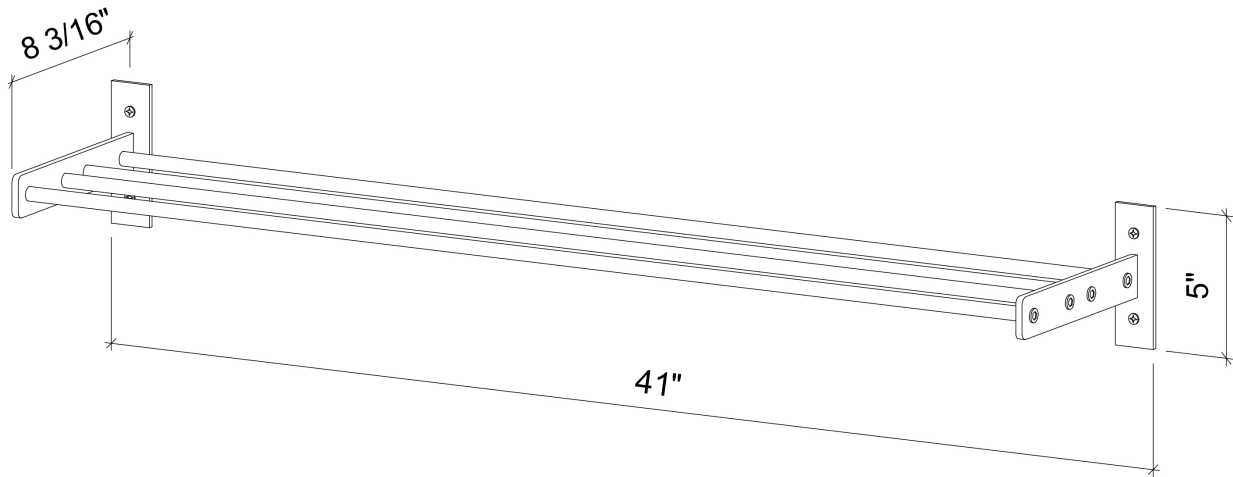

Evolution Wine Wall 5"

Spec Sheet for (WW-052)

VINTAGEVIEW®

MOVING WINE STORAGE FORWARD

4690 Joliet St, Denver, CO 80239 | phone: 866.650.1500 | fax: 866.650.1501 | VintageView.com

For product warranty information, please visit vintageview.com/warranty