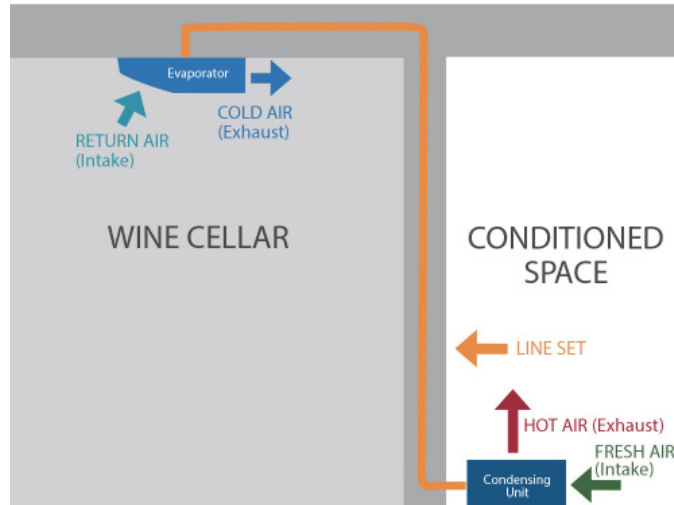

Configuration Options Split Ceiling Mounts

1. Split Ceiling Mount 3000Scm/4000Scm

2. Split Ceiling Mount 6000Scm/8000Scm