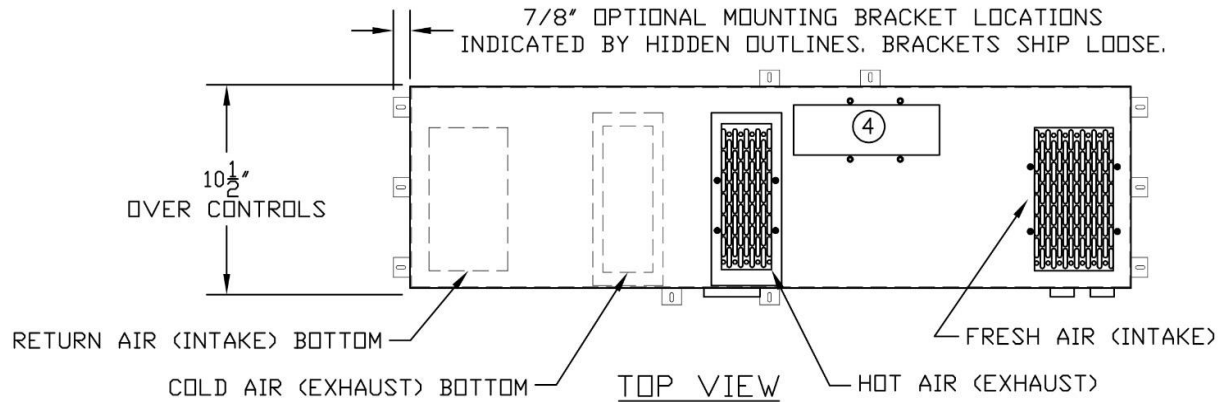

Cut Sheet: Dimensions

1800H

- ① ALTERNATE RETURN AIR (INTAKE) - LEFT END
- ② ALTERNATE COLD AIR (EXHAUST) - FRONT
- ③ ALTERNATE FRESH AIR (INTAKE) - RIGHT END
- ④ ALTERNATE HOT AIR (EXHAUST) - TOP REAR

1800H OVERALL DIMENSIONS AND AIR VENT LOCATIONS