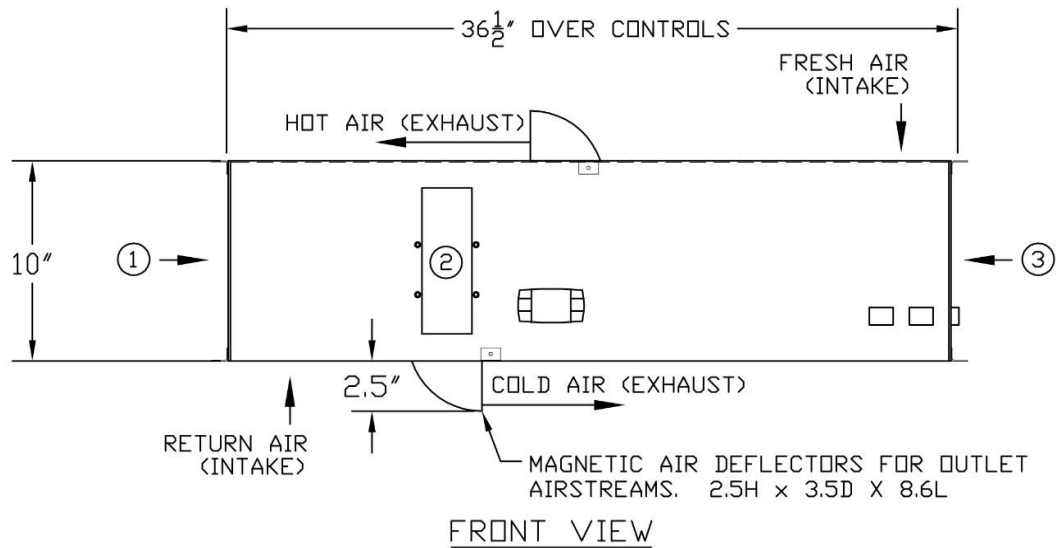

Cut Sheet: Dimensions

1800H

- ① ALTERNATE RETURN AIR (INTAKE) - LEFT END
- ② ALTERNATE COLD AIR (EXHAUST) - FRONT
- ③ ALTERNATE FRESH AIR (INTAKE) - RIGHT END
- ④ ALTERNATE HOT AIR (EXHAUST) - TOP REAR

1800H OVERALL DIMENSIONS AND AIR VENT LOCATIONS